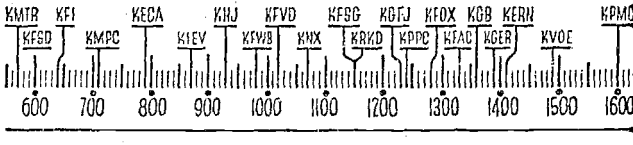

YOUR Radio TODAY

[The information contained in this schedule is furnished by the stations broadcasting the program.]

5:30 A.M.
KRKD—Chuck Wagon Roundup.

5:45 A.M.
KFI—Nat. Farm Home Markets.
KRKD—News.

7 A.M.
KMPC—Flying Y.
KECA—Fleetwood Lawton.
KHJ—Top o’ Morning, News.
KFVB—Lou Marcelle, 3/4 hr.
KFVD—Serenade.
KRKD—Early Riser.
KFI—Agriculture.
KFAC—Pastor Reynolds.
KGFJ—News.

7:15 A.M.
KHJ—Music Clock.
KRKD—Weather Forecast.
KGFJ—Sports, Markets.
KMPC—News.
KNX—Songs, 7:20.
KFI—News.
KECA—Music Clock.
KGER—Aubrey Lee.
KFVD—Covered Wagon.

7:30 A.M.
KNX—Bob Garred, News.
KFOX—Olga Graves.
KRKD—KECA—News.
KGFJ—Harmony.
KHJ—Variety.
KMPC—Markets, Variety, 1 hour.
KFAC—Music.
KFI—Reveille Roundup.

7:45 A.M.
KFVB, KFAC, KHJ—News.
KRKD—Early Riser.
KNX—News Analyst.
KGFJ—Friendly Adviser.
KFOX—Music.
KECA—Music Clock.
KFI—Sam Hayes.

8:15 A.M.
KFOX—Beacon Light.
KMPC—Successful Living.
KECA—Capt. Quiz.
KGFJ—Hawaiians.
KFI—Talk.
KGER—Mizpah, 1/2 hr.
KNX—Your Neighbor.

8:30 A.M.
KRKD—News, Music.
KGFJ—Music.
KFI—Bert Crocker.
KNX—News.
KMPC—Unity Word.
KHJ—News.
KFAC—Garden School.
KECA—News.

8:45 A.M.
KGFJ—Medical.
KFOX, KFVD, KMTR—Music.
KGER—Rev. Benniston.
KHJ—Twin Is Bent.
KECA—Past. L. Johnson.
KFI—David Harum.
KNX—Stories America Loves.
KFAC—Music.

9:15 A.M.
KGER—March Ahead Time.
KMPC—Way to Glamour.
KFI—Talk.
KECA—Songs.
KGFJ—B. J. Reemtsma.
KHJ—Talk.
KFVD—News.
KNX—Big Sister.
KFAC—Medical.
KMTR—Health.

9:45 A.M.
KMTR—Special Events.
KFI—Road of Life.
KHJ—“We’re Always Young.”
KMPC—News.
KECA—Sketch Henderson.
KFVB—Medical.
KFOX—Music.
KGER—Full Gospel.
KNX—Gal Sunday.
KRKD—News.
KFVD—Music.

10:15 A.M.
KFVB—Music.
KRKD—Talk.
KFOX—Scattergood Baines.
KNX—Woman in White.
KECA—News Commentator.
KGFJ—Medical.
KFI—Bess Johnson.
KHJ—Forum.
KHJ—Gov’t Girl.
KGER—Kingdom Within.

10:45 A.M.
KFVB—News, 10:55.
KGER—Sunshine Pastor.
KFAC—Congregational Church.
KMTR—Variety.
KHJ—“I’ll Find My Way.”
KFOX—Women’s Hour.
KNX—Songs.
KFI—Dr. Kate.
KMPC—News.

11:15 A.M.
KFVB—Music.
KGER—Purple Mules.
KFI—Mystery Man.
KGFJ—Music.
KNX—Aunt Jenny.

11:30 A.M.
KECA—Ino Light.
KGER, KGFJ—Music.
KFOX, KRKD—News.
KMPC—Beauty Council.
KHJ—Dale Thomas.
KFVD—Piano.
KFAC—Music.
KFVB—Variety, 1 hr.
KNX—Talk.
KMTR—Monitor News.
KFI—Valiant Lady.

11:45 A.M.
KECA—Midstream.
KRKD—Music.

KMPC—Farm Journal.
KMTR—Newsreel.
KFOX—Garden.
KHJ—Bouquet.
KFVD—Talk.
KGFJ—News, Stocks.
KFI—Grumm Daughter.
KNX—Kate Hopkins.

12 NOON
KNX—Man I Married.
KMPC—High Noon.
KFVD—Air Editor.
KFOX, KRKD, KMTR—Music.
KGER—Desert Man.
KFI—Farm Reporter.
KHJ, KFAC—News.
KECA—Orphans Divorce.

12:30 P.M.
KRKD—Saddle Pals.
KFOX—Music.
KECA—John’s Other Wife.
KGER, KFAC, KFVD—Music.
KFVB—News.
KMPC—Music.
KGFJ—City Dwellers.
KNX—News, Music.
KFI—Guiding Light.